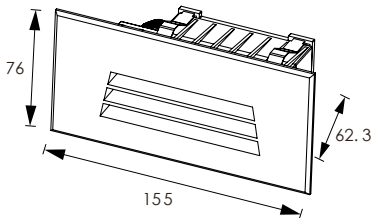

Led Recessed Wall Light TALIS

■ sanded dark grey ■ silver resistant grey ■ sanded black

12# Die-casting grey powder coated aluminum
T=60-80um Adhesion of ISO class 1/ASTM class 4B

331 119

LED Power	Colour Temp	Luminous
24V - 5,5W	2000K	38 lm
120/240V - 6,9W	3000K	34 lm
	6000K	

LIGHT DISTRIBUTION

Mounting sleeve 090#