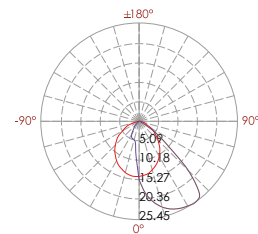

LIGHT DISTRIBUTION

Mounting sleeve 090#