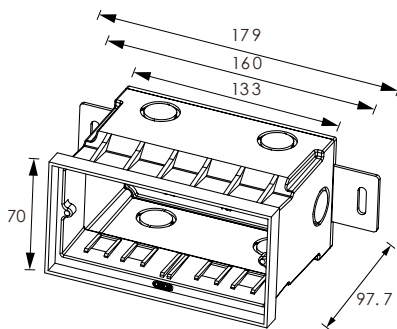

Led Recessed Wall Light TALIS

■ sanded dark grey ■ silver resistant grey ■ sanded black

12# Die-casting grey powder coated aluminum
T=60-80um Adhesion of ISO class 1/ASTM class 4B

331 119

LED Power	Colour Temp	Luminous
24V - 5,5W	2000K	38 lm
120/240V - 6,9W	3000K	34 lm
	6000K	

LIGHT DISTRIBUTION

Mounting sleeve 090#